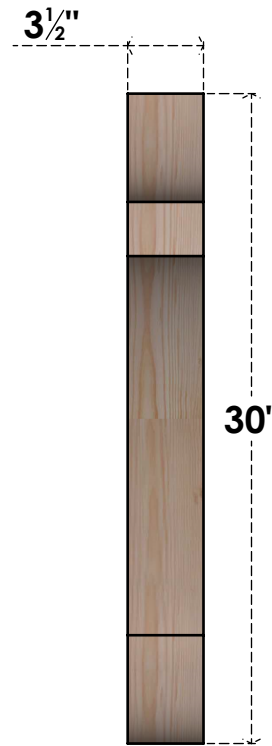

BRC04X26X30OLY00SDF

3 1/2"W X 26"D X 30"H OLYMPIC SMOOTH BRACE, DOUGLAS FIR

SIDE

FRONT

EKENA MILLWORK
 2300 WEST MAIN ST.
 CLARKSVILLE, TX 75426
 TOLL FREE: 866-607-0453
 WWW.EKENAMILLWORK.COM

NOTES

1. INSTALLATION TO BE COMPLETED IN ACCORDANCE WITH MANUFACTURER'S SPECIFICATIONS.
2. DRAWING MAY NOT BE TO SCALE
3. THIS DRAWING IS INTENDED FOR DESIGN AND PLANNING PURPOSES ONLY.
4. ALL INFORMATION CONTAINED HEREIN WAS CURRENT AT THE TIME OF DEVELOPMENT BUT MUST BE REVIEWED AND APPROVED BY THE PRODUCT MANUFACTURER TO BE CONSIDERED ACCURATE.
5. PRODUCTS ARE NOT KILN DRIED. THIS ITEM IS UNIQUE AND WILL CONTAIN THE NATURAL VARIATIONS THAT THE WOOD SPECIES OFFERS. THIS MAY RESULT IN VARIATIONS UP TO 1/4"