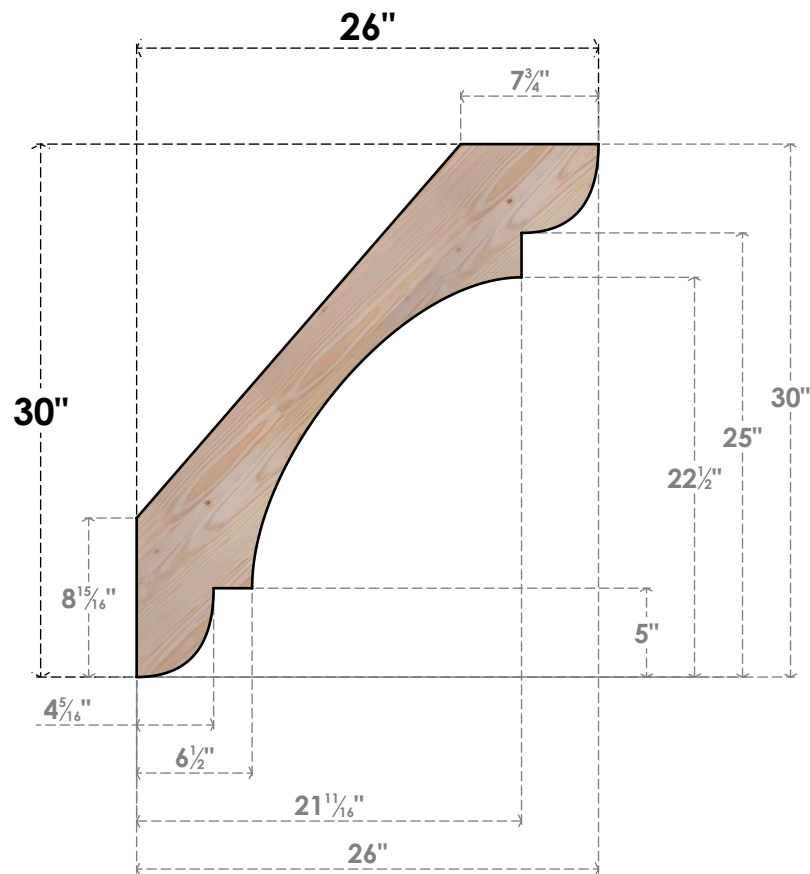

BRC04X26X30OLY00SDF

3 1/2"W X 26"D X 30"H OLYMPIC SMOOTH BRACE, DOUGLAS FIR

SIDE

FRONT

EKENA MILLWORK
 2300 WEST MAIN ST.
 CLARKSVILLE, TX 75426
 TOLL FREE: 866-607-0453
 WWW.EKENAMILLWORK.COM

NOTES

1. INSTALLATION TO BE COMPLETED IN ACCORDANCE WITH MANUFACTURER'S SPECIFICATIONS.
2. DRAWING MAY NOT BE TO SCALE
3. THIS DRAWING IS INTENDED FOR DESIGN AND PLANNING PURPOSES ONLY.
4. ALL INFORMATION CONTAINED HEREIN WAS CURRENT AT THE TIME OF DEVELOPMENT BUT MUST BE REVIEWED AND APPROVED BY THE PRODUCT MANUFACTURER TO BE CONSIDERED ACCURATE.
5. PRODUCTS ARE NOT KILN DRIED. THIS ITEM IS UNIQUE AND WILL CONTAIN THE NATURAL VARIATIONS THAT THE WOOD SPECIES OFFERS. THIS MAY RESULT IN VARIATIONS UP TO 1/4"